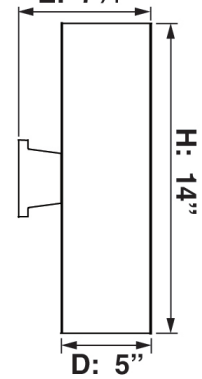

Because Lighting Speaks Volumes

V9635-6

2-Light Indoor or Outdoor White Aluminum Cylinder Wall Mount Sconce

Prepared By:

Project:

Type:

Location:

Description

Mounting Deck Shape	Square
Installation Location	Damp (Without Top Cover) Wet (With Top Cover Only) (Top Cover Sold Separately) (Top Cover Contains Clear Glass for Uplight)
Light #	2
Watts per Light (W)	75
Total Wattage (W)	150
Light Bulb(s) Included?	No
Dimmable?	Yes (Lamp Dependent)
Base	Medium Base (E26)
Voltage (Volts)	120V
Safety Ratings	cULus Listed
Compliances	RoHS Compliant FCC Compliant
Assembly	Assembly Required
Accessory 1 (Sold Separately)	0965-6 5" White Top Cover

Surface Wall Mount
E: 7 3/4"

Specifications

Style	Modern
Type of Lighting	Indoor or Outdoor Wall Lighting
Product Type	Wall Mount
Product Subtype	Sconce
Height (in.)	14
Width (in.)	5
Length or Extension/Projection (in.)	7.75
Finish	White
Main Material	Aluminum
Light Direction	Up/Down
Installation/Mounting Position	Downward
Mounting Deck Height (in.)	5
Mounting Deck Width (in.)	5